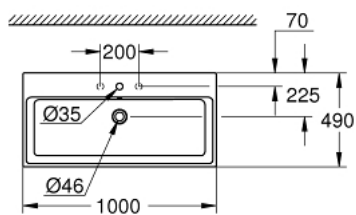

## 39 475 00H CUBE CERAMIC COUNTER TOP BASIN 100

### PRODUCT DESCRIPTION

- Colour: alpine white
- flat back side glazed
- 1 hole punched, 2 holes pre-punched
- with overflow
- 1000 x 490 mm
- including fixation set
- sanitary ware
- GROHE HyperClean antibacterial glazing
- GROHE AquaCeramic antistick coating

## 39 475 00H CUBE CERAMIC COUNTER TOP BASIN 100

**SPARE PARTS**, March 2017 – now

1: Mounting set (Spare part-nr. 49512000)