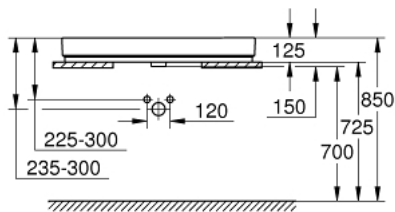

## 39 475 00H CUBE CERAMIC COUNTER TOP BASIN 100

### PRODUCT DESCRIPTION

- Colour: alpine white
- flat back side glazed
- 1 hole punched, 2 holes pre-punched
- with overflow
- 1000 x 490 mm
- including fixation set
- sanitary ware
- GROHE HyperClean antibacterial glazing
- GROHE AquaCeramic antistick coating

## 39 475 00H CUBE CERAMIC COUNTER TOP BASIN 100

**SPARE PARTS**, March 2017 – now

1: Mounting set (Spare part-nr. 49512000)