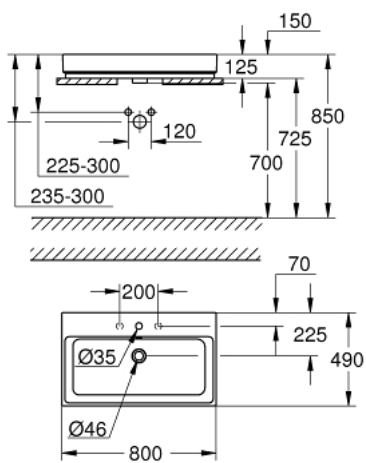

39 476 00H CUBE CERAMIC COUNTER TOP BASIN 80

PRODUCT DESCRIPTION

- Colour: alpine white
- flat back side glazed
- 1 hole punched, 2 holes pre-punched
- with overflow
- 800 x 490 mm
- including fixation set
- sanitary ware
- GROHE HyperClean antibacterial glazing
- GROHE AquaCeramic antistick coating

39 476 00H CUBE CERAMIC COUNTER TOP BASIN 80

SPARE PARTS, March 2017 – now

1: Mounting set (Spare part-nr. 49512000)