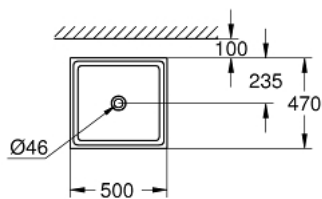

## 39 481 00H CUBE CERAMIC VESSEL BASIN 50

### PRODUCT DESCRIPTION

- Colour: alpine white
- without overflow
- 500 x 470 mm
- including fixation set
- sanitary ware
- GROHE HyperClean antibacterial glazing
- GROHE AquaCeramic antistick coating

39 481 00H **CUBE CERAMIC VESSEL BASIN 50**