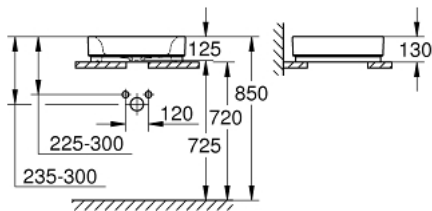

## 39 481 00H CUBE CERAMIC VESSEL BASIN 50

### PRODUCT DESCRIPTION

- Colour: alpine white
- without overflow
- 500 x 470 mm
- including fixation set
- sanitary ware
- GROHE HyperClean antibacterial glazing
- GROHE AquaCeramic antistick coating

39 481 00H **CUBE CERAMIC VESSEL BASIN 50**

**SPARE PARTS**, March 2017 – now

1: Mounting set (Spare part-nr. 49512000)