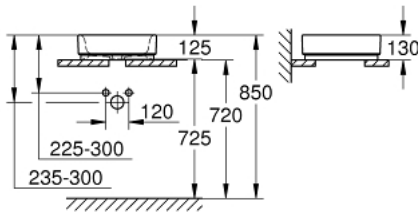

## 39 482 00H CUBE CERAMIC VESSEL BASIN 40

### PRODUCT DESCRIPTION

- Colour: alpine white
- without overflow
- 410 x 410 mm
- including fixation set
- sanitary ware
- GROHE HyperClean antibacterial glazing
- GROHE AquaCeramic antistick coating

## 39 482 00H CUBE CERAMIC VESSEL BASIN 40

**SPARE PARTS**, March 2017 – now

1: Mounting set (Spare part-nr. 49512000)