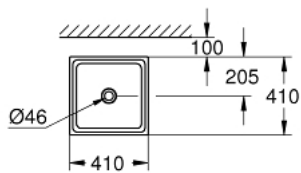

## 39 482 00H CUBE CERAMIC VESSEL BASIN 40

### PRODUCT DESCRIPTION

- Colour: alpine white
- without overflow
- 410 x 410 mm
- including fixation set
- sanitary ware
- GROHE HyperClean antibacterial glazing
- GROHE AquaCeramic antistick coating

## 39 482 00H CUBE CERAMIC VESSEL BASIN 40

**SPARE PARTS**, March 2017 – now

1: Mounting set (Spare part-nr. 49512000)