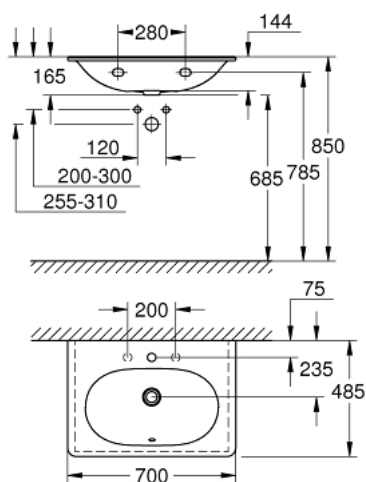

39 564 00H ESSENCE WASH BASIN 70

PRODUCT DESCRIPTION

- Colour: alpine white
- wall hung
- 1 hole punched, 2 holes pre-punched
- with overflow on opposite site to faucet
- 700 x 485 mm
- sanitary ware
- GROHE HyperClean antibacterial glazing
- GROHE AquaCeramic antistick coating