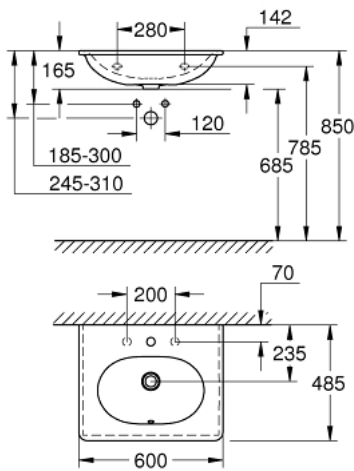

39 565 00H ESSENCE WASH BASIN 60

PRODUCT DESCRIPTION

- Colour: alpine white
- wall hung
- 1 hole punched, 2 holes pre-punched
- with overflow on opposite site to faucet
- 600 x 485 mm
- sanitary ware
- GROHE HyperClean antibacterial glazing
- GROHE AquaCeramic antistick coating