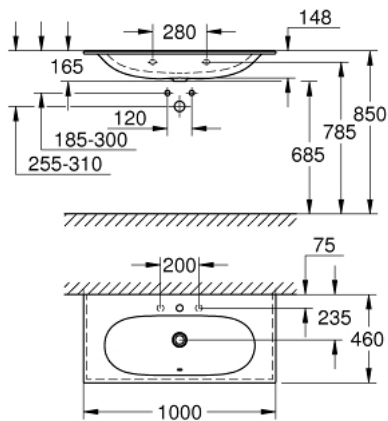

## 39 566 00H ESSENCE VANITY BASIN 100

### PRODUCT DESCRIPTION

- Colour: alpine white
- wall hung
- 1 hole punched, 2 holes pre-punched
- with overflow on opposite site to faucet
- suitable for vanity units
- 1000 x 460 mm
- sanitary ware
- GROHE HyperClean antibacterial glazing
- GROHE AquaCeramic antistick coating
- wash basin underside: grinded