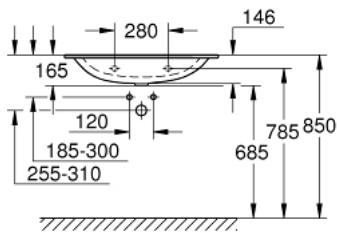

39 567 00H ESSENCE VANITY BASIN 80

PRODUCT DESCRIPTION

- Colour: alpine white
- wall hung
- 1 hole punched, 2 holes pre-punched
- with overflow on opposite site to faucet
- 800 x 460 mm
- sanitary ware
- GROHE HyperClean antibacterial glazing
- GROHE AquaCeramic antistick coating
- wash basin underside: grinded