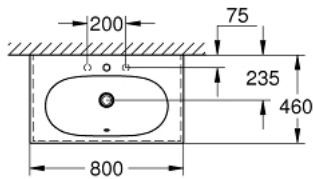

39 567 00H ESSENCE VANITY BASIN 80

PRODUCT DESCRIPTION

- Colour: alpine white
- wall hung
- 1 hole punched, 2 holes pre-punched
- with overflow on opposite site to faucet
- 800 x 460 mm
- sanitary ware
- GROHE HyperClean antibacterial glazing
- GROHE AquaCeramic antistick coating
- wash basin underside: grinded