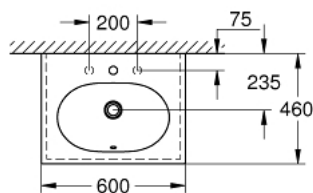

## 39 568 00H ESSENCE VANITY BASIN 60

### PRODUCT DESCRIPTION

- Colour: alpine white
- wall hung
- 1 hole punched, 2 holes pre-punched
- with overflow on opposite site to faucet
- suitable for vanity units
- 600 x 460 mm
- sanitary ware
- GROHE HyperClean antibacterial glazing
- GROHE AquaCeramic antistick coating