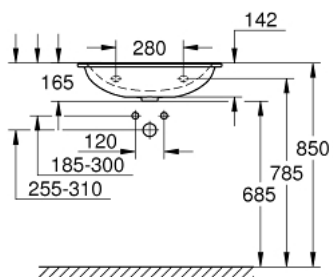

## 39 568 00H ESSENCE VANITY BASIN 60

### PRODUCT DESCRIPTION

- Colour: alpine white
- wall hung
- 1 hole punched, 2 holes pre-punched
- with overflow on opposite site to faucet
- suitable for vanity units
- 600 x 460 mm
- sanitary ware
- GROHE HyperClean antibacterial glazing
- GROHE AquaCeramic antistick coating