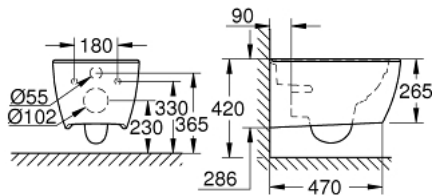

39 571 00H ESSENCE WALL HUNG WC

PRODUCT DESCRIPTION

- Colour: alpine white
- for concealed cistern
- wash down
- rimless
- horizontal outlet
- class 1, full flush 6 l, 5 l according to EN997
- flushes with 4.5 l for full flush, 3 l for small flush
- including fixation set
- sanitary ware
- fully skirted with invisible fixation
- GROHE HyperClean antibacterial glazing
- GROHE AquaCeramic antistick coating
- compatible with seat and cover 39 577 001 (soft close)