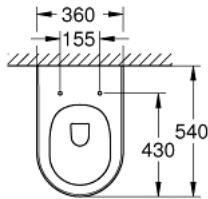

39 571 00H ESSENCE WALL HUNG WC

PRODUCT DESCRIPTION

- Colour: alpine white
- for concealed cistern
- wash down
- rimless
- horizontal outlet
- class 1, full flush 6 l, 5 l according to EN997
- flushes with 4.5 l for full flush, 3 l for small flush
- including fixation set
- sanitary ware
- fully skirted with invisible fixation
- GROHE HyperClean antibacterial glazing
- GROHE AquaCeramic antistick coating
- compatible with seat and cover 39 577 001 (soft close)