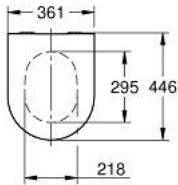

### PRODUCT DESCRIPTION

- Colour: alpine white
- with lid
- quick release function
- detachable
- material: Duroplast
- including fixation set
- stainless steel hinges
- easy fixation from above
- weight bearing capacity 150 kg
- compatible with all Essence bowls