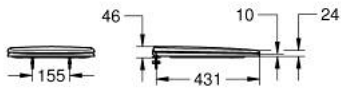

### PRODUCT DESCRIPTION

- Colour: alpine white
- with lid
- quick release function
- detachable
- material: Duroplast
- including fixation set
- stainless steel hinges
- easy fixation from above
- weight bearing capacity 150 kg
- compatible with all Essence bowls