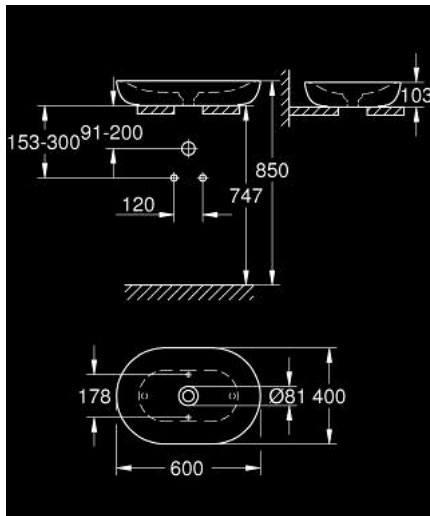

## 39 608 00H ESSENCE VESSEL BASIN 60

### PRODUCT DESCRIPTION

- Colour: alpine white
- without overflow
- 600 x 400 mm
- including fixation set
- including ceramic waste, removable cover
- non-closable
- sanitary ware
- GROHE HyperClean antibacterial glazing
- GROHE AquaCeramic antistick coating