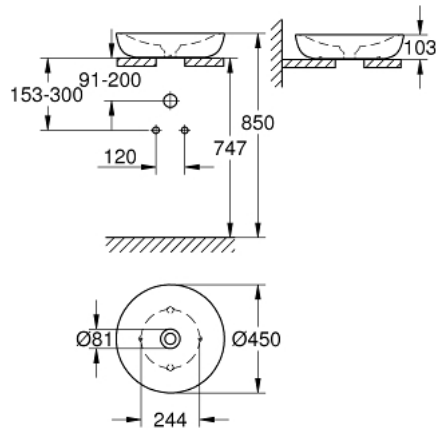

39 609 00H ESSENCE VESSEL BASIN 45

PRODUCT DESCRIPTION

- Colour: alpine white
- without overflow
- 450 x 450 mm
- including fixation set
- including ceramic waste, removable cover
- non-closable
- sanitary ware
- GROHE HyperClean antibacterial glazing
- GROHE AquaCeramic antistick coating