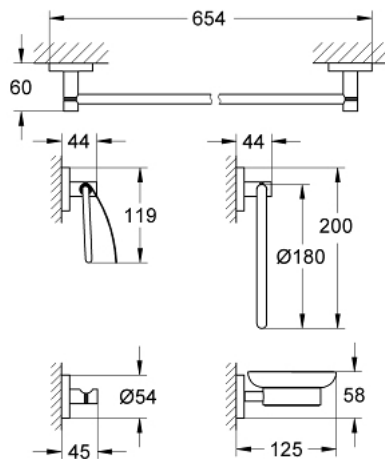

### PRODUCT DESCRIPTION

- Colour: chrome
- material: glass / metal
- consisting of:
  - towel ring (40 365 001)
  - towel rail, 600 mm (40 366 001)
  - robe hook (40 364 001)
  - paper holder with cover (40 367 001)
  - soap dish with holder (40 444 001)
- concealed fastening
- GROHE LongLife finish
- suitable for screwing (including screws and dowels) or gluing (glue 40 915 000 sold separately)

40 344 001 **ESSENTIALS MASTER BATHROOM ACCESSORIES SET 5-IN-1**

**SPARE PARTS**, October 2014 – now

1: Soap dish (Spare part-nr. 40368001)