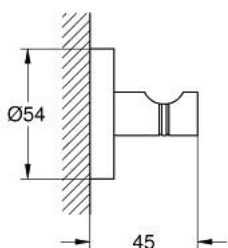

40 364 AL1 ESSENTIALS ROBE HOOK

PRODUCT DESCRIPTION

- Colour: brushed hard graphite
- material: metal
- concealed fastening
- GROHE LongLife finish
- suitable for screwing (including screws and dowels) or gluing (glue 40 915 000 sold separately)
- holding force: max. 5 kg
- the specified holding capacity is valid for static (slowly applied) load and intended use only