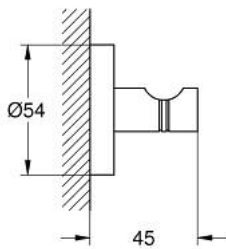

40 364 DL1 ESSENTIALS ROBE HOOK

PRODUCT DESCRIPTION

- Colour: brushed warm sunset
- material: metal
- concealed fastening
- GROHE LongLife finish
- suitable for screwing (including screws and dowels) or gluing (glue 40 915 000 sold separately)
- holding force: max. 5 kg
- the specified holding capacity is valid for static (slowly applied) load and intended use only