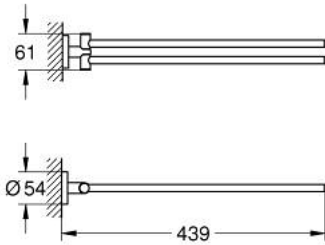

40 371 EN1 ESSENTIALS TOWEL BAR

PRODUCT DESCRIPTION

- Colour: brushed nickel
- material: metal
- 2 arms, pivotable
- 439 mm
- concealed fastening
- GROHE LongLife finish
- suitable for screwing (including screws and dowels)