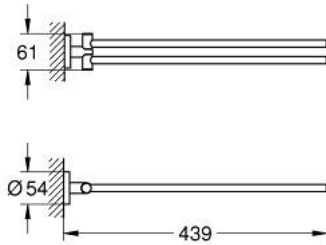

40 371 GL1 ESSENTIALS TOWEL BAR

PRODUCT DESCRIPTION

- Colour: cool sunrise
- material: metal
- 2 arms, pivotable
- 439 mm
- concealed fastening
- GROHE LongLife finish
- suitable for screwing (including screws and dowels)