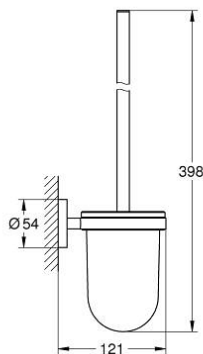

40 374 A01 ESSENTIALS TOILET BRUSH SET

PRODUCT DESCRIPTION

- Colour: hard graphite
- material: glass / metal
- wall mounted
- concealed fastening
- GROHE LongLife finish
- suitable for screwing (including screws and dowels) or gluing (glue 40 915 000 sold separately)
- holding force: max. 5 kg
- the specified holding capacity is valid for static (slowly applied) load and intended use only

40 374 A01 ESSENTIALS TOILET BRUSH SET

SPARE PARTS, November 2016 – now

1: Spare brush (Spare part-nr. 40392A00)

1.1: Spare brush head (Spare part-nr. 40791001)

2: Spare glass (Spare part-nr. 40393000)