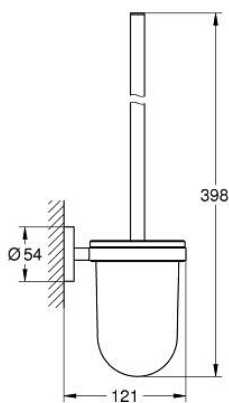

40 374 AL1 ESSENTIALS TOILET BRUSH SET

PRODUCT DESCRIPTION

- Colour: brushed hard graphite
- material: glass / metal
- wall mounted
- concealed fastening
- GROHE LongLife finish
- suitable for screwing (including screws and dowels) or gluing (glue 40 915 000 sold separately)
- holding force: max. 5 kg
- the specified holding capacity is valid for static (slowly applied) load and intended use only

40 374 AL1 ESSENTIALS TOILET BRUSH SET

SPARE PARTS, November 2016 – now

1: Spare brush (Spare part-nr. 40392AL0)

1.1: Spare brush head (Spare part-nr. 40791001)

2: Spare glass (Spare part-nr. 40393000)