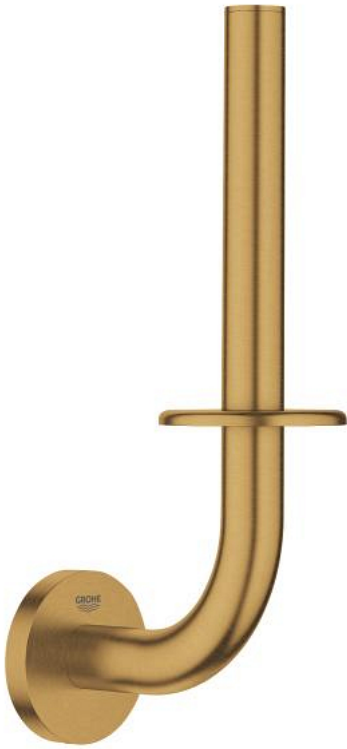

## 40 385 GN1 ESSENTIALS RESERVE TOILET PAPER HOLDER

### PRODUCT DESCRIPTION

- Colour: brushed cool sunrise
- material: metal
- wall mounted
- concealed fastening
- GROHE LongLife finish
- suitable for screwing (including screws and dowels) or gluing (glue 40 915 000 sold separately)
- holding force: max. 5 kg
- the specified holding capacity is valid for static (slowly applied) load and intended use only