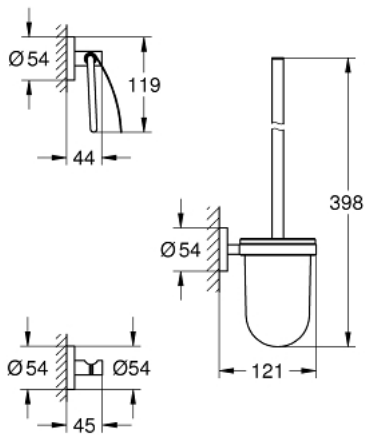

40 407 001 ESSENTIALS CITY RESTROOM ACCESSORIES SET 3-IN-1

PRODUCT DESCRIPTION

- Colour: chrome
- material: glass / metal
- consisting of:
 - toilet brush set (40 374 001)
 - robe hook (40 364 001)
 - toilet paper holder (40 367 001)
- concealed fastening
- GROHE LongLife finish
- suitable for screwing (including screws and dowels) or gluing (glue 40 915 000 sold separately - 3 x needed)

40 407 001 **ESSENTIALS CITY RESTROOM ACCESSORIES SET 3-IN-1**

SPARE PARTS, November 2014 – now

1: Spare brush (Spare part-nr. 40392000)

1.1: Spare brush head (Spare part-nr. 40791001)

2: Spare glass (Spare part-nr. 40393000)