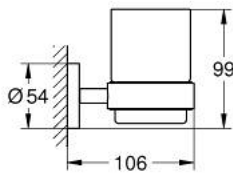

### PRODUCT DESCRIPTION

- Colour: chrome
- material: glass / metal
- consisting of:
  - holder (40 369 001)
  - Glass cup (40 372 001)
- concealed fastening
- GROHE LongLife finish
- suitable for screwing (including screws and dowels) or gluing (glue 40 915 000 sold separately)
- holding force: max. 5 kg
- the specified holding capacity is valid for static (slowly applied) load and intended use only