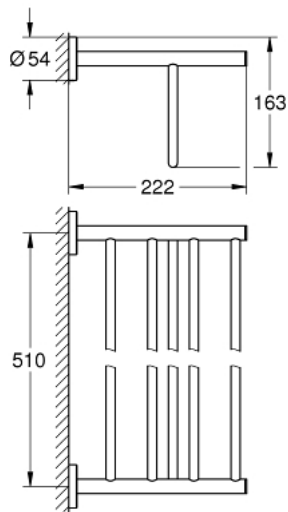

40 462 001 BAUCOSMOPOLITAN MULTI-TOWEL RACK

PRODUCT DESCRIPTION

- Colour: chrome
- material: metal
- 564 mm (drilling length 510 mm)
- concealed fastening
- GROHE LongLife finish
- suitable for screwing (including screws and dowels)