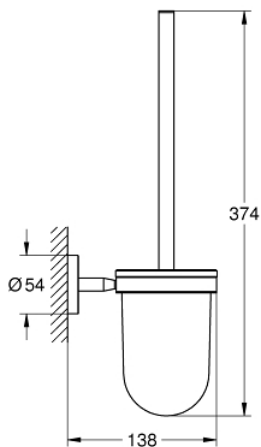

40 463 001 BAUCOSMOPOLITAN TOILET BRUSH SET

PRODUCT DESCRIPTION

- Colour: chrome
- material: glass / metal
- wall mounted
- concealed fastening
- GROHE LongLife finish
- suitable for screwing (including screws and dowels) or gluing (glue 40 915 000 sold separately)
- holding force: max. 5 kg
- the specified holding capacity is valid for static (slowly applied) load and intended use only

40 463 001 BAUCOSMOPOLITAN TOILET BRUSH SET

SPARE PARTS, November 2014 – now

1: Spare brush (Spare part-nr. 40392000)

1.1: Spare brush head (Spare part-nr. 40791001)

2: Spare glass for brush (Spare part-nr. 40589000)