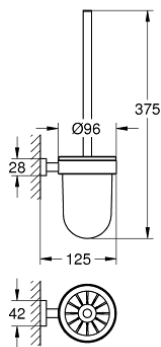

40 513 001 ESSENTIALS CUBE TOILET BRUSH SET

PRODUCT DESCRIPTION

- Colour: chrome
- material: glass / metal
- wall mounted
- concealed fastening
- GROHE LongLife finish

40 513 001 ESSENTIALS CUBE TOILET BRUSH SET

SPARE PARTS, October 2014 – now

1: Spare brush (Spare part-nr. 40392000)

1.1: Spare brush head (Spare part-nr. 40791001)

2: Spare glass (Spare part-nr. 40393000)