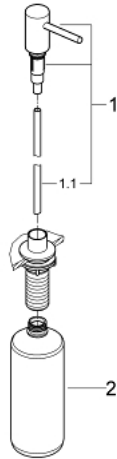

40 535 000 **COSMOPOLITAN SOAP DISPENSER**

PRODUCT DESCRIPTION

- Colour: chrome
- for liquid soaps
- storage bin 500 ml
- GROHE LongLife finish

40 535 000 COSMOPOLITAN SOAP DISPENSER

SPARE PARTS, November 2010 – now

1: Pump device (Spare part-nr. 48167000)

1.1: Pipe (Spare part-nr. 48168000)

2: Soap container (Spare part-nr. 48169000)