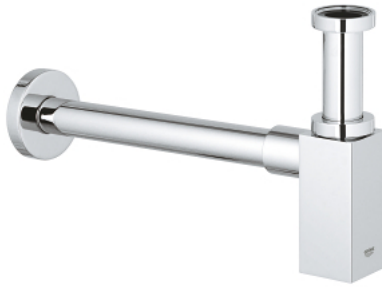

40 564 000 **BOTTLE TRAP**

PRODUCT DESCRIPTION

- Colour: chrome
- for wash basin
- GROHE LongLife finish
- brass body