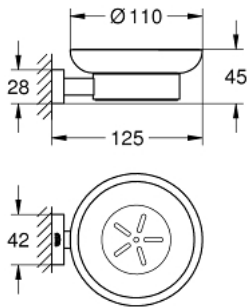

## 40 754 001 ESSENTIALS CUBE SOAP DISH WITH HOLDER

### PRODUCT DESCRIPTION

- Colour: chrome
- material: glass / metal
- consisting of:
  - holder (40 508 001)
  - soap dish (40 368 001)
  - concealed fastening
  - GROHE LongLife finish

## 40 754 001 ESSENTIALS CUBE SOAP DISH WITH HOLDER

**SPARE PARTS**, November 2014 – now

1: Soap dish (Spare part-nr. 40368001)