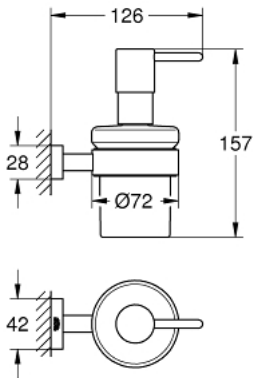

40 756 001 ESSENTIALS CUBE SOAP DISPENSER WITH HOLDER

PRODUCT DESCRIPTION

- Colour: chrome
- material: glass / metal
- filling quantity 160 ml
- consisting of:
 - holder (40 508 001)
 - soap dispenser (40 394 001)
 - concealed fastening
 - GROHE LongLife finish

40 756 001 ESSENTIALS CUBE SOAP DISPENSER WITH HOLDER

SPARE PARTS, November 2014 – now

1: Soap dispenser (Spare part-nr. 40394001)