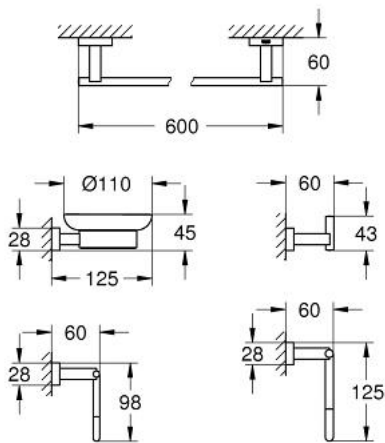

40 758 001 ESSENTIALS CUBE MASTER BATHROOM ACCESSORIES SET 5-IN-1

PRODUCT DESCRIPTION

- Colour: chrome
- material: glass / metal
- consisting of:
 - soap dish with holder (40 754 001)
 - towel rail, 558 mm (40 509 001)
 - toilet paper holder (40 507 001)
 - robe hook (40 511 001)
 - towel ring (40 510 001)
- concealed fastening
- GROHE LongLife finish

40 758 001 **ESSENTIALS CUBE MASTER BATHROOM ACCESSORIES SET 5-IN-1**

SPARE PARTS, November 2014 – now

1: Soap dish (Spare part-nr. 40368001)