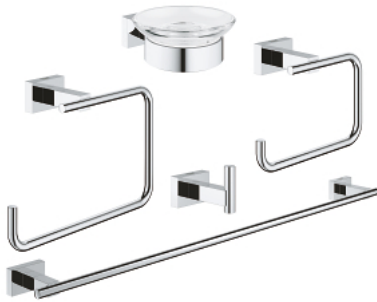

40 758 001 ESSENTIALS CUBE MASTER BATHROOM ACCESSORIES SET 5-IN-1

PRODUCT DESCRIPTION

- Colour: chrome
- material: glass / metal
- consisting of:
 - soap dish with holder (40 754 001)
 - towel rail, 558 mm (40 509 001)
 - toilet paper holder (40 507 001)
 - robe hook (40 511 001)
 - towel ring (40 510 001)
- concealed fastening
- GROHE LongLife finish

40 758 001 **ESSENTIALS CUBE MASTER BATHROOM ACCESSORIES SET 5-IN-1**

SPARE PARTS, November 2014 – now

1: Soap dish (Spare part-nr. 40368001)