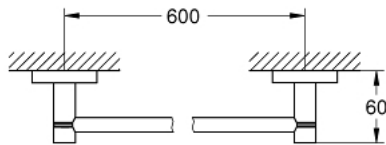

40 775 001 ESSENTIALS GUEST BATHROOM ACCESSORIES SET 3-IN-1

PRODUCT DESCRIPTION

- Colour: chrome
- material: metal
- consisting of:
 - towel rail, 600 mm (40 366 001)
 - robe hook (40 364 001)
 - toilet paper holder (40 367 001)
- concealed fastening
- GROHE LongLife finish
- suitable for screwing (including screws and dowels) or gluing (glue 40 915 000 sold separately - 4 x needed)