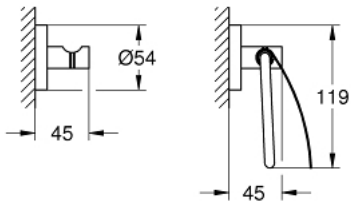

40 775 001 ESSENTIALS GUEST BATHROOM ACCESSORIES SET 3-IN-1

PRODUCT DESCRIPTION

- Colour: chrome
- material: metal
- consisting of:
 - towel rail, 600 mm (40 366 001)
 - robe hook (40 364 001)
 - toilet paper holder (40 367 001)
- concealed fastening
- GROHE LongLife finish
- suitable for screwing (including screws and dowels) or gluing (glue 40 915 000 sold separately - 4 x needed)