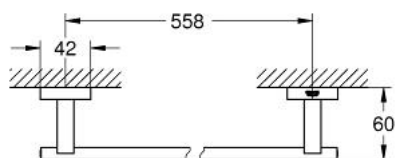

40 778 001 ESSENTIALS CUBE MASTER BATHROOM ACCESSORIES SET 4-IN-1

PRODUCT DESCRIPTION

- Colour: chrome
- material: metal
- consisting of:
 - robe hook (40 511 001)
 - towel ring (40 510 001)
 - toilet paper holder (40 507 001)
 - towel rail, 558 mm (40 509 001)
- concealed fastening
- GROHE LongLife finish