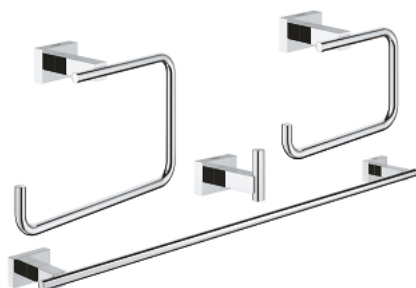

40 778 001 ESSENTIALS CUBE MASTER BATHROOM ACCESSORIES SET 4-IN-1

PRODUCT DESCRIPTION

- Colour: chrome
- material: metal
- consisting of:
 - robe hook (40 511 001)
 - towel ring (40 510 001)
 - toilet paper holder (40 507 001)
 - towel rail, 558 mm (40 509 001)
- concealed fastening
- GROHE LongLife finish