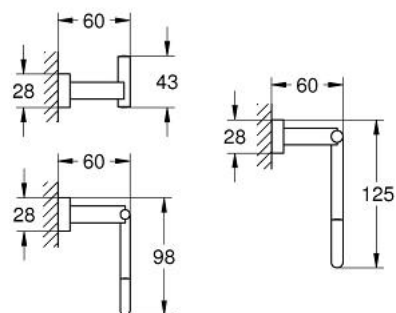

40 778 001 ESSENTIALS CUBE MASTER BATHROOM ACCESSORIES SET 4-IN-1

PRODUCT DESCRIPTION

- Colour: chrome
- material: metal
- consisting of:
 - robe hook (40 511 001)
 - towel ring (40 510 001)
 - toilet paper holder (40 507 001)
 - towel rail, 558 mm (40 509 001)
- concealed fastening
- GROHE LongLife finish