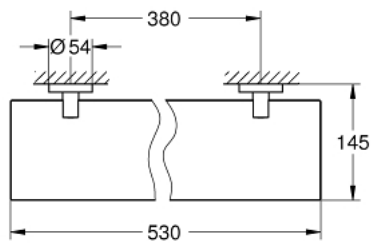

### PRODUCT DESCRIPTION

- Colour: chrome
- material: glass / metal
- 530 mm (functional length 380 mm)
- concealed fastening
- GROHE LongLife finish
- suitable for screwing (including screws and dowels) or gluing (glue 40 915 000 sold separately - 2 x needed)
- holding force: max. 5 kg
- the specified holding capacity is valid for static (slowly applied) load and intended use only