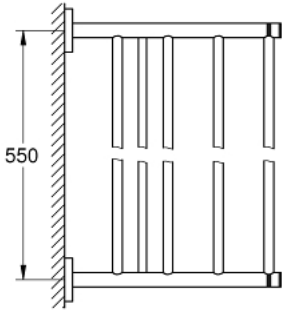

40 800 DC1 ESSENTIALS MULTI BATH TOWEL RACK

PRODUCT DESCRIPTION

- Colour: Supersteel
- material: metal
- 604 mm (drilling length 550 mm)
- concealed fastening
- GROHE LongLife finish
- suitable for screwing (including screws and dowels)