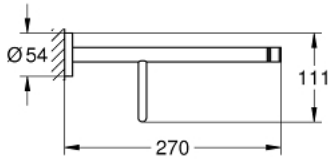

40 800 DC1 ESSENTIALS MULTI BATH TOWEL RACK

PRODUCT DESCRIPTION

- Colour: Supersteel
- material: metal
- 604 mm (drilling length 550 mm)
- concealed fastening
- GROHE LongLife finish
- suitable for screwing (including screws and dowels)