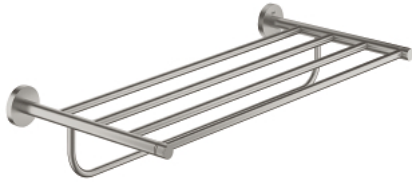

40 800 DC1 ESSENTIALS MULTI BATH TOWEL RACK

PRODUCT DESCRIPTION

- Colour: Supersteel
- material: metal
- 604 mm (drilling length 550 mm)
- concealed fastening
- GROHE LongLife finish
- suitable for screwing (including screws and dowels)