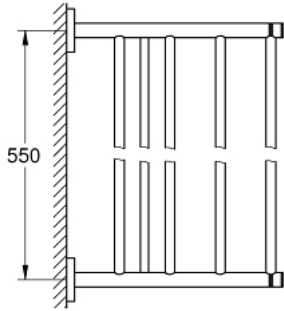

### PRODUCT DESCRIPTION

- Colour: brushed warm sunset
- material: metal
- 604 mm (drilling length 550 mm)
- concealed fastening
- GROHE LongLife finish
- suitable for screwing (including screws and dowels)