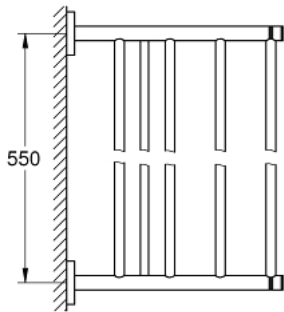

### PRODUCT DESCRIPTION

- Colour: brushed nickel
- material: metal
- 604 mm (drilling length 550 mm)
- concealed fastening
- GROHE LongLife finish
- suitable for screwing (including screws and dowels)