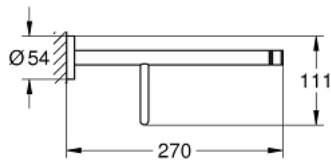

### PRODUCT DESCRIPTION

- Colour: brushed nickel
- material: metal
- 604 mm (drilling length 550 mm)
- concealed fastening
- GROHE LongLife finish
- suitable for screwing (including screws and dowels)