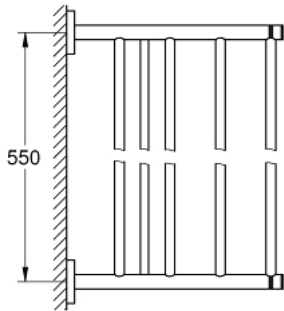

### PRODUCT DESCRIPTION

- Colour: cool sunrise
- material: metal
- 604 mm (drilling length 550 mm)
- concealed fastening
- GROHE LongLife finish
- suitable for screwing (including screws and dowels)