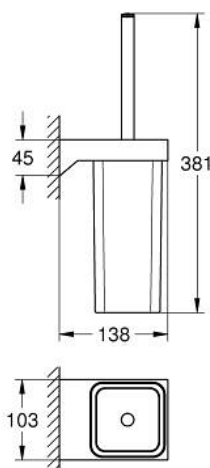

## 40 857 000 SELECTION CUBE TOILET BRUSH SET

### PRODUCT DESCRIPTION

- Colour: chrome
- material: glass / metal
- wall mounted
- concealed fastening
- GROHE LongLife finish

## 40 857 000 SELECTION CUBE TOILET BRUSH SET

**SPARE PARTS**, March 2016 – now

1: Spare brush (Spare part-nr. 40868000)

1.1: Spare brush head (Spare part-nr. 40870000)

2: Spare glass for toilet brush set (Spare part-nr. 40867000)