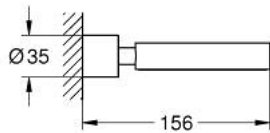

40 885 000 **ATRIO HOLDER**

PRODUCT DESCRIPTION

- Colour: chrome
- fits soap dish 40 883 000 or hair dryer inlet 40 964 001 (please order separately)
- material: metal
- concealed fastening
- GROHE LongLife finish