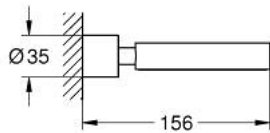

40 885 GL0 ATRIO HOLDER

PRODUCT DESCRIPTION

- Colour: cool sunrise
- fits soap dish 40 883 000 or hair dryer inlet 40 964 001 (please order separately)
- material: metal
- concealed fastening
- GROHE LongLife finish