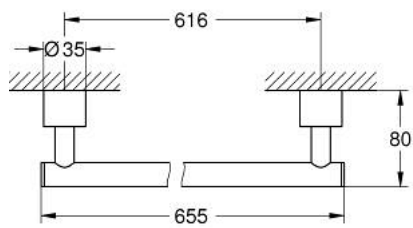

40 889 DA0 ATRIO TOWEL RAIL

PRODUCT DESCRIPTION

- Colour: warm sunset
- 650 mm (drilling length 600 mm)
- material: metal
- concealed fastening
- GROHE LongLife finish