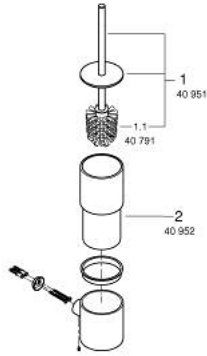

40 892 AL0 ATRIO TOILET BRUSH SET

PRODUCT DESCRIPTION

- Colour: brushed hard graphite
- material: glass / metal
- wall mounted
- concealed fastening
- GROHE LongLife finish

40 892 AL0 ATRIO TOILET BRUSH SET

SPARE PARTS, September 2021 – now

1: Spare brush (Spare part-nr. 40951AL0)

1.1: Spare brush head (Spare part-nr. 40791KS1)

2: Spare glass (Spare part-nr. 40952000)