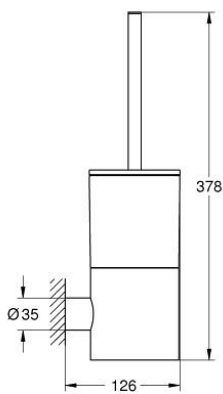

40 892 DL0 ATRIO TOILET BRUSH SET

PRODUCT DESCRIPTION

- Colour: brushed warm sunset
- material: glass / metal
- wall mounted
- concealed fastening
- GROHE LongLife finish

40 892 DL0 ATRIO TOILET BRUSH SET

SPARE PARTS, November 2022 – now

1: Spare brush (Spare part-nr. 40951DL0)

1.1: Spare brush head (Spare part-nr. 40791KS1)

2: Spare glass (Spare part-nr. 40952000)