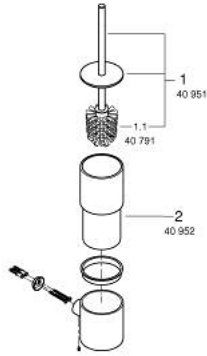

40 892 DL0 ATRIO TOILET BRUSH SET

PRODUCT DESCRIPTION

- Colour: brushed warm sunset
- material: glass / metal
- wall mounted
- concealed fastening
- GROHE LongLife finish

40 892 DL0 ATRIO TOILET BRUSH SET

SPARE PARTS, November 2022 – now

1: Spare brush (Spare part-nr. 40951DL0)

1.1: Spare brush head (Spare part-nr. 40791KS1)

2: Spare glass (Spare part-nr. 40952000)