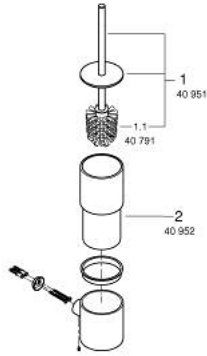

## 40 892 GL0 ATRIO TOILET BRUSH SET

### PRODUCT DESCRIPTION

- Colour: cool sunrise
- material: glass / metal
- wall mounted
- concealed fastening
- GROHE LongLife finish

## 40 892 GL0 ATRIO TOILET BRUSH SET

**SPARE PARTS**, September 2021 – now

1: Spare brush (Spare part-nr. 40951GL0)

1.1: Spare brush head (Spare part-nr. 40791KS1)

2: Spare glass (Spare part-nr. 40952000)