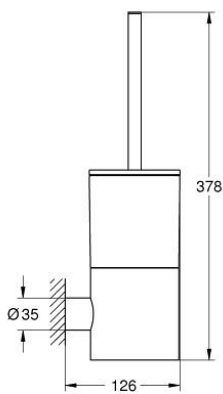

### PRODUCT DESCRIPTION

- Colour: brushed cool sunrise
- material: glass / metal
- wall mounted
- concealed fastening
- GROHE LongLife finish