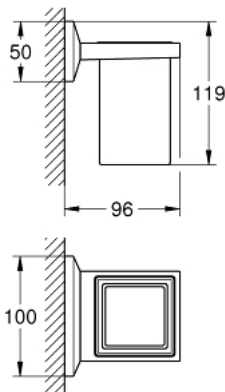

40 893 000 ALLURE BRILLIANT HOLDER WITH TUMBLER

PRODUCT DESCRIPTION

- Colour: chrome
- material: glass / metal
- concealed fastening
- GROHE LongLife finish

40 893 000 ALLURE BRILLIANT HOLDER WITH TUMBLER

SPARE PARTS, September 2021 – now

1: Spare glass (Spare part-nr. 40579000)