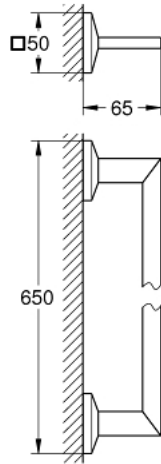

## 40 896 000 ALLURE BRILLIANT TOWEL RAIL

### PRODUCT DESCRIPTION

- Colour: chrome
- 650 mm (drilling length 600 mm)
- material: metal
- concealed fastening
- GROHE LongLife finish