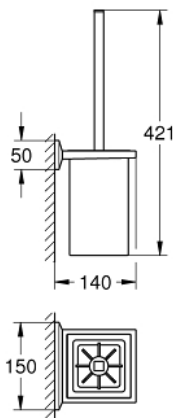

40 900 000 ALLURE BRILLIANT TOILET BRUSH SET

PRODUCT DESCRIPTION

- Colour: chrome
- material: glass / metal
- wall mounted
- concealed fastening
- GROHE LongLife finish

40 900 000 ALLURE BRILLIANT TOILET BRUSH SET

SPARE PARTS, September 2021 – now

1: Brush (Spare part-nr. 40581000)

1.1: Spare brush head (Spare part-nr. 40582000)

2: Spare glass for brush (Spare part-nr. 40583000)