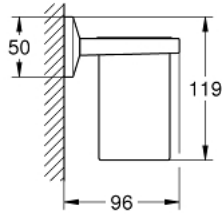

40 906 000 ALLURE BRILLIANT SHELF WITH TUMBLER

PRODUCT DESCRIPTION

- Colour: chrome
- material: glass / metal
- concealed fastening
- GROHE LongLife finish

40 906 000 ALLURE BRILLIANT SHELF WITH TUMBLER

SPARE PARTS, September 2021 – now

1: Spare glass (Spare part-nr. 40579000)