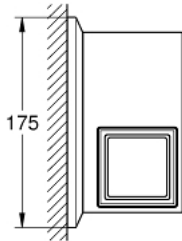

40 906 000 ALLURE BRILLIANT SHELF WITH TUMBLER

PRODUCT DESCRIPTION

- Colour: chrome
- material: glass / metal
- concealed fastening
- GROHE LongLife finish

40 906 000 ALLURE BRILLIANT SHELF WITH TUMBLER

SPARE PARTS, September 2021 – now